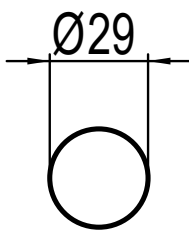

Reference dimensions mm

Ordering and options

Part Number	Description
6449 - 0056	Blue grip and 2 metres clear tube (suitable for 4mm spout options)
6449 - 0057	Blue grip and 2 metres black tube (suitable for 4mm spout options)