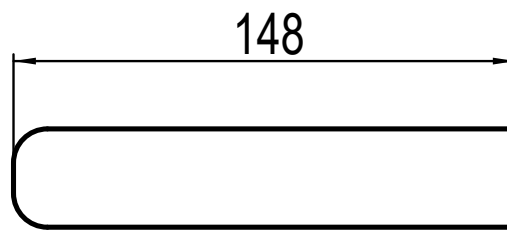

- Light touch for easy use
- Soft plyable PVC grip
- Can be gripped/pressed/folded
- Choice of tubes and lengths

Typical applications

- Special needs/rehabilitation/care
- Sensitive switching at long distances

Reference dimensions mm

Ordering and options

Part Number	Description
6449 - 0056	Blue grip and 2 metres clear tube (suitable for 4mm spout options)
6449 - 0057	Blue grip and 2 metres black tube (suitable for 4mm spout options)